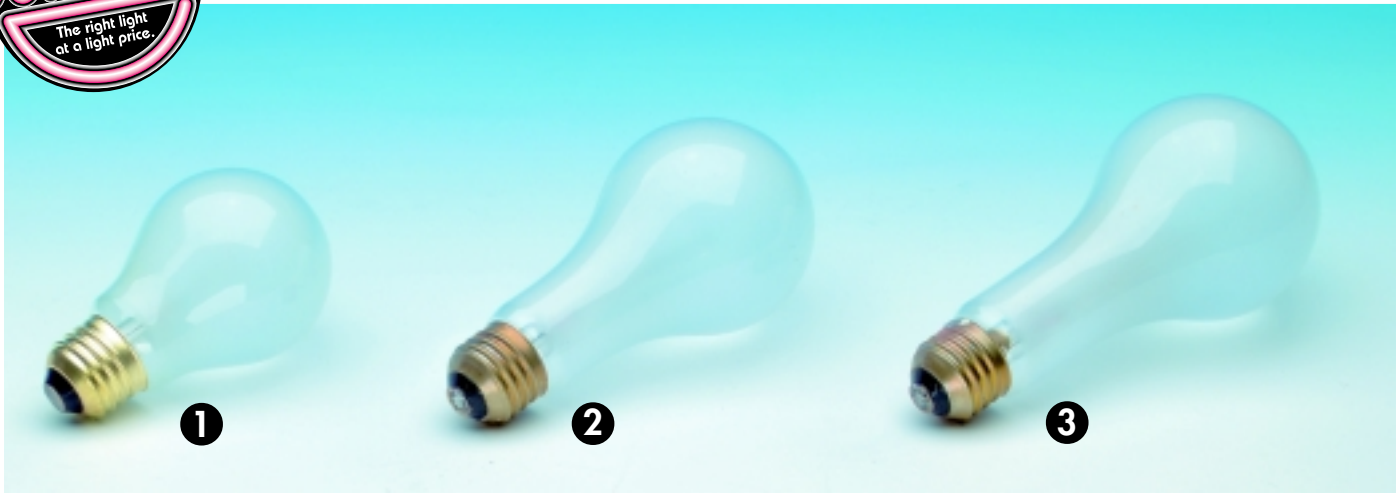

A-SHAPED/PS SHAPED

4

Energy Efficient, Medium Base (E26)

Part #	Volts	Watts	Shape	Life	Finish	Fig.#
40A/34EW	120	34	A19	2000		1
40A/34EW/LL-130	130	34	A19	2500		1
60A/52EW	120	52	A19	2000		1
60A/52EW-130	130	52	A19	1000		1
75A/67EW	120	67	A19	2000		1
100A/90EW	120	90	A19	2000		1
100A/90EW/LL-130	130	90	A19	2500		1
100A/90EW-130	130	90	A19	750		1
150A/135EW	120	135	A21	750		2

Lower wattage usage means $$$ saved on your power bill.

Krypton Long Life, Medium Base (E26)

Part #	Volts	Watts	Shape	Life	Finish	Fig.#
35AK/CL-130	130	35	A19	10000	CLEAR	1
35AK/FR-130	130	35	A19	10000	FROST	1
54AK/CL-130	130	54	A19	10000	CLEAR	1
54AK/FR-130	130	54	A19	10000	FROST	1
68AK/CL-130	130	68	A19	10000	CLEAR	1
68AK/FR-130	130	68	A19	10000	FROST	1
90AK/CL-130	130	90	A19	10000	CLEAR	1
90AK/FR-130	130	90	A19	10000	FROST	1
100AK/CL-130	130	100	A19	10000	CLEAR	1
135AK/CL-130	130	135	A21	10000	CLEAR	2
135AK/FR-130	130	135	A21	10000	FROST	2

Krypton Lamps offer you energy savings, long life and brighter light at an affordable price.

Rough Service, Medium Base (E26)

Part #	Volts	Watts	Shape	Life	Fig.#
300PS30/FR/RS-130	130	300	PS30	4000	8

Rough Service, Mogul Base (E39)

Part #	Volts	Watts	Shape	Life	Fig.#
300PS35/CL/RS-130	130	300	PS35	1000	9
500PS40/RS-130	130	500	PS40	1000	4

Use these lamps in applications where there is vibration and rough handling.

3-Way, Medium Base (E26)

Part #	Volts	Shape	Life	Finish	Fig.#
30/70/100/FR	120	A21	4000	FROST	2
50/100/150/FR	120	A21	1200	FROST	2
50/100/150/FR-130	130	A21	3500	FROST	2
50/200/250/SW	120	A23	1200	SOFTWHITE	3

3-Way, Mogul Base (E39D)

Part #	Volts	Shape	Life	Finish	Fig.#
100/200/300/SW	120	PS25	1200	SOFTWHITE	-
150/250/400/FR	120	PS35	200	FROST	10

Bulbman Supplies Lamps for Every Industry. You Can Easily Find Lamps For:

Audio Visual	Automotive
Stage & Studio	Aviation
Medical Dental	Video
Photographic	Marine
Micrographic	Scientific
Graphic Arts	

Check Out Our Website for
The Latest Information

www.bulbman.com

bulbman
www.bulbman.com

800-648-1163

FAX 800-548-6216